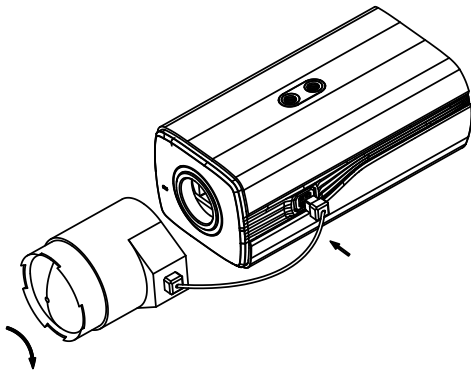

Instruction Manual for DC-drive Vari-focal lenses

GD-LD-AC2812DC-IR

GD-LD-AC0550DC-IR

The auto-iris vario lenses are designed for 1/3" format cameras. Please use cameras with this sensor size only to get the best performance. The lenses are CS-Mount lenses and can be used with CS-Mount cameras only.

The lens is equipped with an auto iris mechanism by galvanometer that can be used with only cameras containing amplifier. The 4-pin connector plug of the lens is applied to the end of the cable.

Pin No.		
1	Brown	Control (-)
2	Red	Control (+)
3	Yellow	Drive (+)
4	Orange	Drive (-)

Installation

Remove the protection caps from the camera and from the lens. Attach the lens to the camera and screw it clockwise onto the camera until it stops. Connect the control cable of the lens to the lens connector of the camera.

Note:

Do not touch the front or rear glass of the lens elements with your fingers.

Installationsanleitung für DC-gesteuerte Vario-Objektive

GD-LD-AC2812DC-IR

GD-LD-AC0550DC-IR

Die Auto-Iris Vario-Objektive sind entworfen worden für 1/3" Format Kameras. Bitte verwenden Sie nur Kameras mit diesem Sensorformat, um die beste Performance zu erhalten. Die Objektive sind CS-Mount Objektive und können nur für Kameras mit CS-Mount Anschluss verwendet werden.