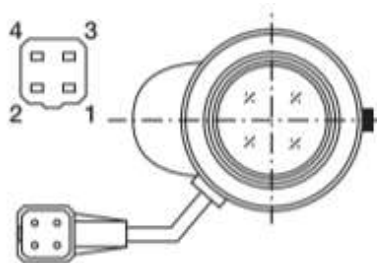

Instruction Manual for DC-drive Vari-focal lenses

GD-LD-AC2812DC-IR

GD-LD-AC0550DC-IR

The auto-iris vario lenses are designed for 1/3" format cameras. Please use cameras with this sensor size only to get the best performance. The lenses are CS-Mount lenses and can be used with CS-Mount cameras only.

The lens is equipped with an auto iris mechanism by galvanometer that can be used with only cameras containing amplifier. The 4-pin connector plug of the lens is applied to the end of the cable.

Pin No.		
1	Brown	Control (-)
2	Red	Control (+)
3	Yellow	Drive (+)
4	Orange	Drive (-)

Installation

Remove the protection caps from the camera and from the lens. Attach the lens to the camera and screw it clockwise onto the camera until it stops. Connect the control cable of the lens to the lens connector of the camera.

Pin Nr.		
1	Braun	Control -
2	Rot	Control +
3	Gelb	Drive -
4	Orange	Drive +

Montage

Entfernen Sie die Schutzkappen an der Kamera und am Objektiv und schrauben Sie das Objektiv im Uhrzeigersinn auf die Kamera bis zum Anschlag auf. Stecken Sie den Stecker des Objektivs in die Buchse für die Objektivsteuerung an der Kamera.