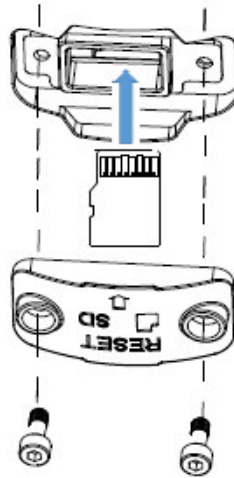

Quick Guide

GU-CI-Series

Installation

Bullet camera fixed lens

Bullet camera vari-focal lens

Fix Dome camera

Eyeball camera

PTZ-Camera

Fisheye camera

SD-card

Activation

 DHCP → 192.168.1.100

 DHCP → GU-SW-IP-FINDER

Password

Password

New Password