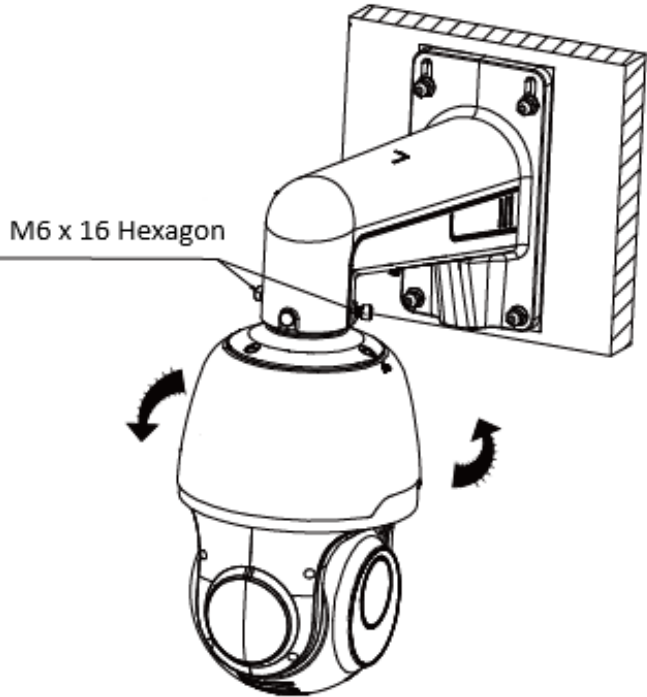

Quick Guide

GU-CI-Series

Installation

Bullet camera fixed lens

Bullet camera vari-focal lens

Fix Dome camera

Eyeball camera

PTZ-Camera

Fisheye camera

SD-card

Activation

 DHCP → 192.168.1.100

 DHCP → GU-SW-IP-FINDER

Password

Password

New Password