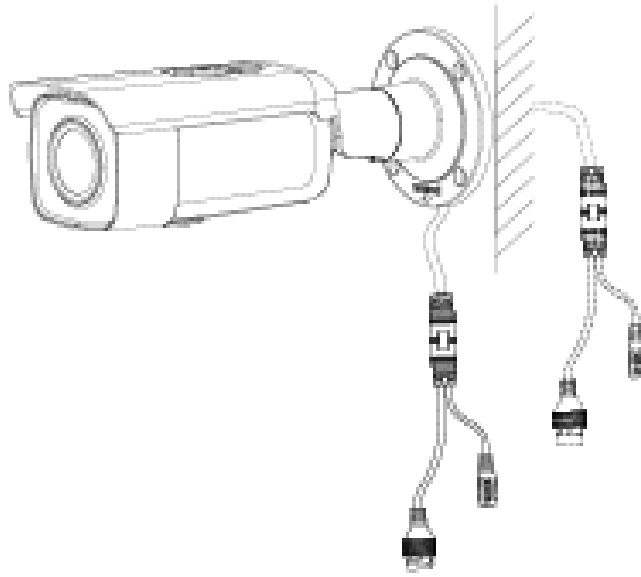

Quick Guide

GU-CI-Series

Installation

Bullet camera fixed lens

Bullet camera vari-focal lens

Fix Dome camera

Eyeball camera

PTZ-Camera

Fisheye camera

SD-card

Activation

 DHCP → 192.168.1.100

 DHCP → GU-SW-IP-FINDER

Password

Password

New Password