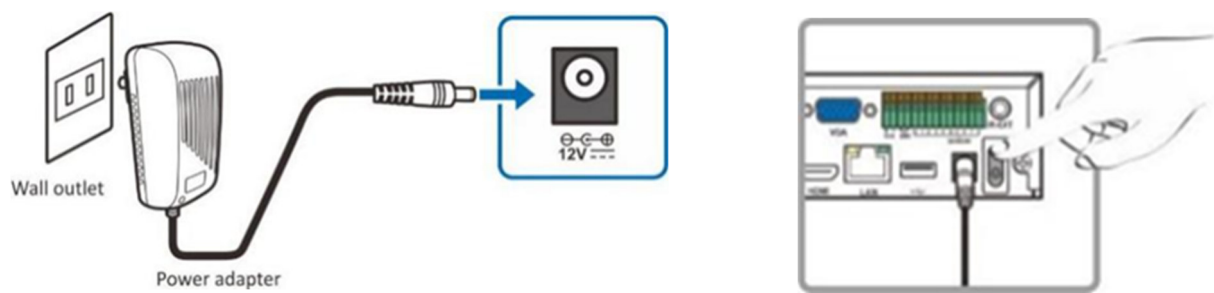

HDD Installation

GD-RT-BC3004N/-BC3008N/-BC3016N

GD-RT-AP5004P/-AP8008P/-AP8016P/-AP8016N

GD-RT-AT8016N

Power