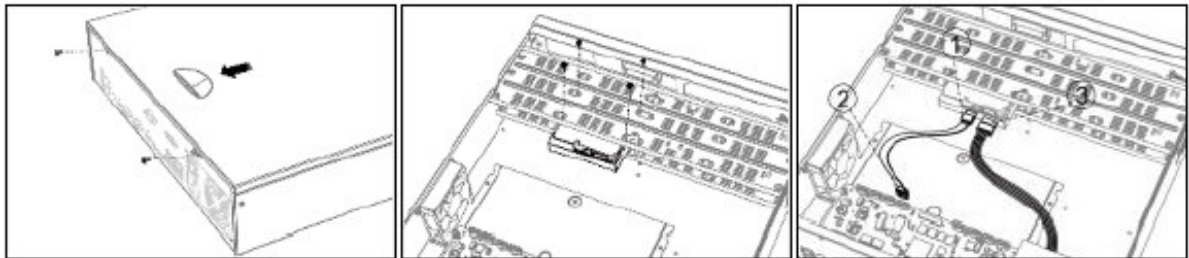

Quick Guide

GD-RT-Series

HDD Installation

GD-RT-BC3004N/-BC3008N/-BC3016N

GD-RT-AP5004P/-AP8008P/-AP8016P/-AP8016N

GD-RT-AT8016N

Power

Activation

admin

Weak

Export GUID ?

Security Question Configuration

Reserved E-mail Settings ?

Create Channel Default Password

Note: Valid password range [8-16]. You can use a combination of numbers, lowercase, uppercase and special character for your password with at least two kinds of them contained.