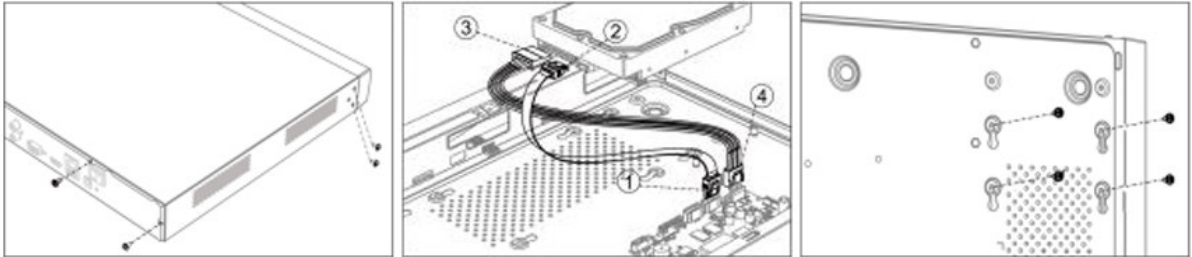

HDD Installation

GD-RT-BC3004N/-BC3008N/-BC3016N

GD-RT-AP5004P/-AP8008P/-AP8016P/-AP8016N