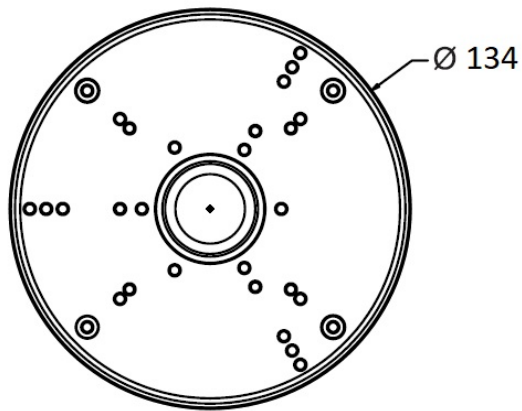

Material: Aluminium alloy

Dimensions: \varnothing 134 x 79 mm (\varnothing 5.3 x 3.11inch)

Weight: 455 g (1.00 lb)

Packaging

Package Dimensions: 150 x 150 x 85 mm (5.9 x 5.9 x 3.3 inch)

Package Weight: 500 g (1.1 lbs)

Packaging Unit: 24

Bulk Package Dimensions: 470 x 315 x 360 mm (18.5 x 12.4 x 14.2 inch)

Bulk Package Weight: 13800 g (30.4 lbs)

Accessories

GU-BR-AMP01

GU-BR-AMW01

Dimensions

Fits the following products:

GU-CI-AC2614E	2 MP Eyeball IP-Camera 2.8 mm
GU-CI-AC2614T	2 MP Bullet IP-Camera 2.8 mm
GU-CI-AC4614E	4 MP Turret IP-Camera 2.8 mm
GU-CI-AC4614T	4 MP Bullet IP-Camera 2.8 mm
GU-CI-AC5617E	5 MP IP-Camera 2.8 mm
GU-CI-AC5617T	5 MP IP-Camera 3.6 mm
GU-CI-AC5637T	5 MP IP-Camera 2.8~12 mm
GU-CI-AC8616E	8 MP IP-Camera 2.8 mm
GU-CI-AC8616T	8 MP IP-Camera 3.6 mm
GU-CI-AP8616Q	8 MP 180° Panoramic-IP-Camera