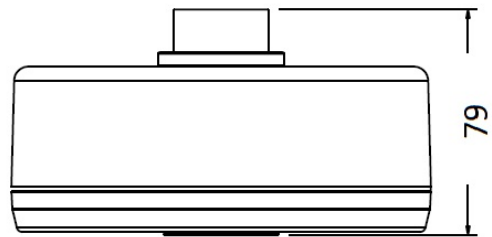

Material: Aluminium alloy

Dimensions: \varnothing 134 x 79 mm (\varnothing 5.3 x 3.11inch)

Weight: 455 g (1.00 lb)

Packaging

Package Dimensions: 150 x 150 x 85 mm (5.9 x 5.9 x 3.3 inch)

Package Weight: 500 g (1.1 lbs)

Packaging Unit: 24

Bulk Package Dimensions: 470 x 315 x 360 mm (18.5 x 12.4 x 14.2 inch)

Bulk Package Weight: 13800 g (30.4 lbs)

Accessories

GU-BR-AMP01

GU-BR-AMW01

Dimensions

Fits the following products:

GU-CI-AC2614E	2 MP Eyeball IP-Camera 2.8 mm
GU-CI-AC2614T	2 MP Bullet IP-Camera 2.8 mm
GU-CI-AC4614E	4 MP Turret IP-Camera 2.8 mm
GU-CI-AC4614T	4 MP Bullet IP-Camera 2.8 mm
GU-CI-AC5617E	5 MP IP-Camera 2.8 mm
GU-CI-AC5617T	5 MP IP-Camera 3.6 mm
GU-CI-AC5637T	5 MP IP-Camera 2.8~12 mm
GU-CI-AC8616E	8 MP IP-Camera 2.8 mm
GU-CI-AC8616T	8 MP IP-Camera 3.6 mm
GU-CI-AP8616Q	8 MP 180° Panoramic-IP-Camera