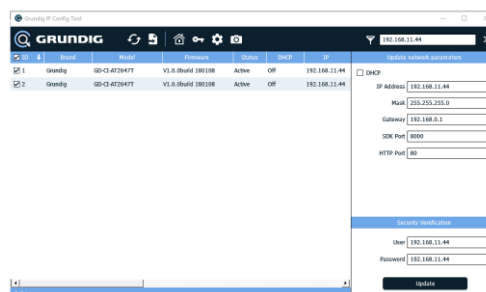

GD-CW-FINDER

C-WERK Device Finder

- Setting the network parameters of the individual devices
- Exporting the list of discovered devices in Excel format
- Direct connection of the camera or recorder via a Web browser, by clicking on the Home button
- Activating the product and resetting the password
- Firmware upgrade function for one or several devices simultaneously
- Creation of a snapshot of a scene and storage of the image as reference

Specifications GD-CW-FINDER

General

Operating System:	Windows 7 Professional 64Bit +
Suitable for:	All Grundig-Security IP devices

Item Code: GD-CW-FINDER

EAN CODE: 4260573061334

© Abetechs GmbH (Grundig Security), Düsseldorf, Germany