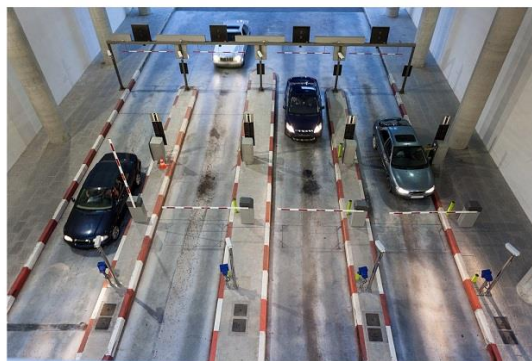

GD-CW-AT-LPS

C-WERK Premium License Realtime-LPR

- The software module can open or close potential-free contacts and thus control doors or barriers or execute macros to automate tasks
- LPR module can send notification alert (UI, Text, Email, API) when a certain license plate matched the whitelist/blacklist.
- Allows C-WERK to run license plate recognition in real time from any surveillance camera.
- The module requires a C-WERK Premium Camera License

License Plate Recognition: License plate recognition in real time (up to 20 kmh/12 mph @6 fps), can initiate opening a gate or other actions running a macro to automate tasks

Event Source: Activated when a certain number plate matches the positive / negative list